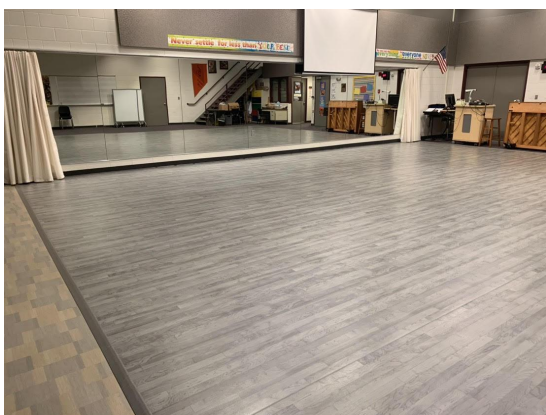

Dance Class Locations and Directions

Shoreline Sprinkling Dance Studio

- Parking & Entrance: Park in the lot located on the corner of Maple and Main. Shoreline Sprinkling studio is located upstairs inside of Zeeland Recreation (320 East Main).